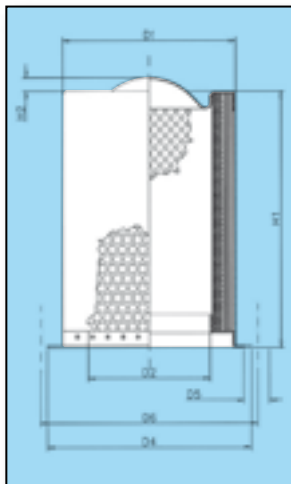

OIL SEPARATOR

TYPE 4

OIL FILTERS