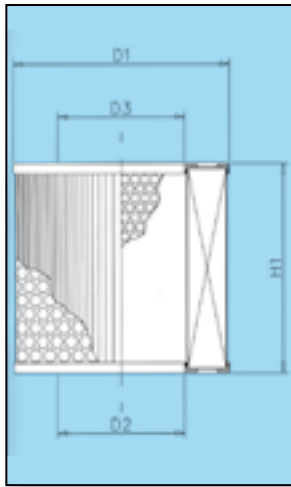

AIR FILTER

TYPE 1