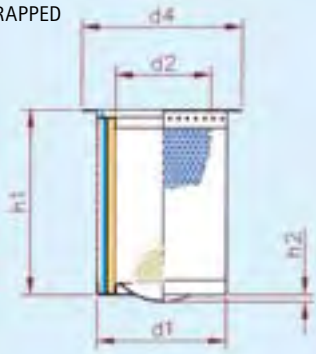

SOTRAS

TYPES AND DRAWINGS