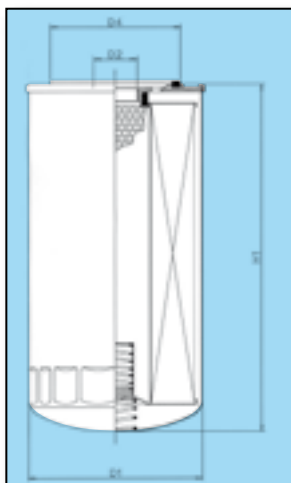

OIL FILTERS

TYPE 6