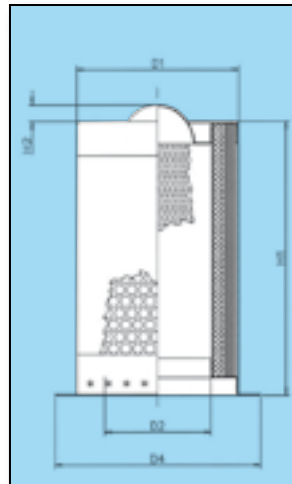

OIL SEPARATOR

TYPE 2

OIL FILTERS