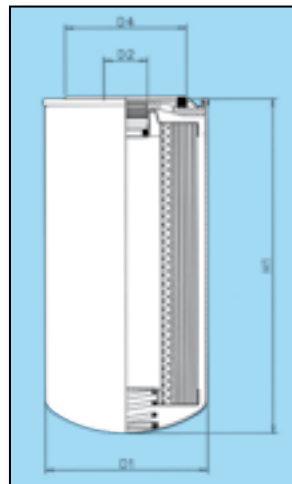

OIL SEPARATOR

TYPE 5

OIL FILTERS