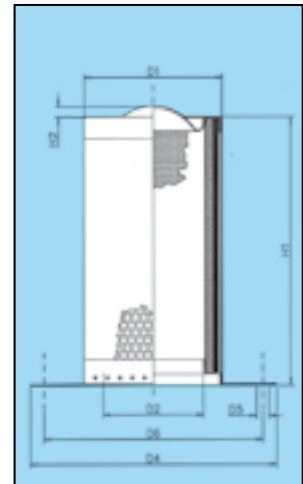

OIL SEPARATOR

TYPE 3

OIL FILTERS